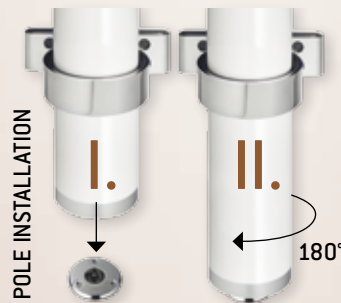

QUICK AND EASY POLE INSTALLATION

Insert each pole into the foundation with the same number. Then rotate the numbered pole 180°. Thereby the pole will lock into the bayonet fitting.

Pole: 120 mm
Width Foundation: 152 mm
Height Foundation: 300 / 400 mm

BLIND FOR COVERING THE
SOCKET'S UPPER EDGE

EMBEDDED

SALIENT

ENGRAVING IS POSSIBLE

WITH THREAD

All awnings are professionally designed to meet the dynamic requirements. Different designs and colours are possible.

BULWARKHOLDER AND QUICKLOCK SYSTEM
 THE HOLDER CAN BE EASILY REMOVED IF NOT IN USE.

- COLOUR OF YOUR CHOICE
- MADE OF CARBON FIBRE
- WITH QUICK-LOCK SYSTEM

Install the deck support system with our ringholder or bulwarkholder system. Insert each pole into the bushing with the same number. Thereby the pole will lock into the bayonet fitting.