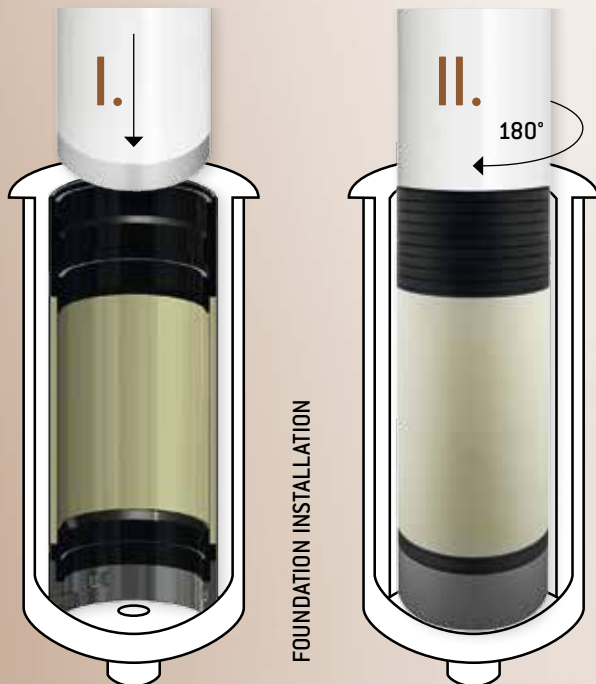

INSTALLATION

- FOUNDATION: DEPTH 300 OR 400 MM
- RINGHOLDER WITH TEAKFITTING
- BULWARKHOLDER WITH TEAKFITTING

AWNINGS

- COLOUR OF YOUR CHOICE
- INDIVIDUAL LAYOUT
- DIFFERENT MATERIALS

ATTACHMENT OF AWNING TO THE SHIPS STRUCTURE

- MULTIMOUSE – TWINMOUSE
- INBOX – TWINBOX

TENSIONING SYSTEMS

SPINDLE

- OPERATED BY TURNING SPINDLE
- SPINDLE SUPPLIED WITH MULTITOOL AND 7 MM HEXAGONAL BIT DRIVE (20:1 RATIO)

BLOCK & TACKLE

- OPERATED MANUALLY
- TENSIONING WITH BLOCK & TACKLE (8:1 RATIO)

QUICK AND EASY POLE INSTALLATION

Insert each pole into the foundation with the same number. Then rotate the numbered pole 180°. Thereby the pole will lock into the bayonet fitting.

Pole: 120 mm
Width Foundation: 152 mm
Height Foundation: 300 / 400 mm